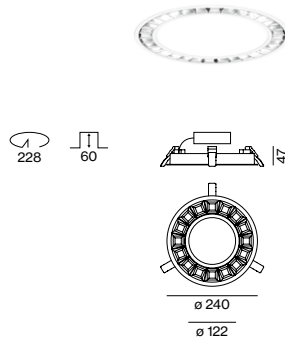

Order options

COLOUR TEMPERATURE	☐☐
3000K	5
4000K	6
tunable white 2700–6500K*	D
*DALI-2 DT8	

CONTROL

DALI-2

MATERIAL COLOUR

☐ traffic white RAL 9016	7
● jet black RAL 9005	8

LIGHT OPTIC COLOUR

chrome reflector	R
black reflector	B

LIGHT OPTIC COVER

reflector (UGR ≤ 19)

Options on request

COLOUR RENDERING INDEX

CRI ≥ 90

GRID CEILING MOUNTING

installed in module 600 × 600 mm
installed in module 625 × 625 mm

INLAY

sensor
emergency light

MITA circle 240 trim

DIRECT

SYSTEM POWER	COLOUR TEMP.	LUMINOUS FLUX	ORDER CODE
13.9W	3000K	1950lm	074-811433
	4000K	2160lm	

MITA circle 450 trim

DIRECT

SYSTEM POWER	COLOUR TEMP.	LUMINOUS FLUX	ORDER CODE
30W	3000K	4220lm	074-811633
	4000K	4650lm	
41W*	3000K	5490lm	074-812633
	4000K	6060lm	

*not for tunable white

Accessories

BLIND COVER

TYPE	ORDER CODE
MITA 240 circle recessed	074-891141
MITA 450 circle recessed	074-891161