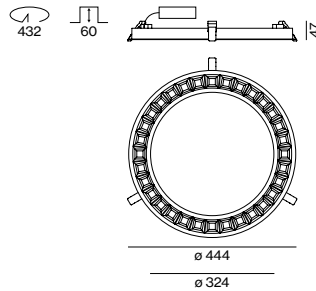

Order options

COLOUR TEMPERATURE	☐☐
3000K	5
4000K	6
tunable white 2700–6500K*	D
*DALI-2 DT8	

CONTROL

DALI-2

MATERIAL COLOUR

☐ traffic white RAL 9016	7
● jet black RAL 9005	8

LIGHT OPTIC COLOUR

chrome reflector	R
black reflector	B

LIGHT OPTIC COVER

reflector (UGR ≤ 19)

Options on request

COLOUR RENDERING INDEX

CRI ≥ 90

GRID CEILING MOUNTING

installed in module 600 × 600 mm
installed in module 625 × 625 mm

INLAY

sensor
emergency light

MITA circle 240 trim

DIRECT

SYSTEM POWER	COLOUR TEMP.	LUMINOUS FLUX	ORDER CODE
13.9W	3000K	1950lm	074-811433
	4000K	2160lm	

MITA circle 450 trim

DIRECT

SYSTEM POWER	COLOUR TEMP.	LUMINOUS FLUX	ORDER CODE
30W	3000K	4220lm	074-811633
	4000K	4650lm	
41W*	3000K	5490lm	074-812633
	4000K	6060lm	

*not for tunable white

Accessories

BLIND COVER

TYPE	ORDER CODE
MITA 240 circle recessed	074-891141
MITA 450 circle recessed	074-891161