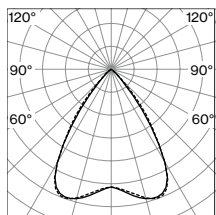

Light distribution

reflector (UGR ≤ 19)
direct

LUMINOUS FLUX value calculated for
CRI ≥ 80, colour white, reflector chrome