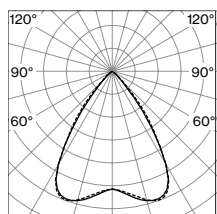

Light distribution

reflector (UGR ≤ 19)
direct

LUMINOUS FLUX value calculated for
CRI ≥ 80, colour white, reflector chrome