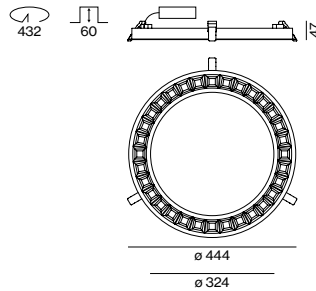

Order options

COLOUR TEMPERATURE

3000K	5
4000K	6
tunable white 2700–6500K*	D

*DALI-2 DT8

CONTROL

DALI-2

MATERIAL COLOUR

○ traffic white RAL 9016	7
● jet black RAL 9005	8

LIGHT OPTIC COLOUR

chrome reflector	R
black reflector	B

LIGHT OPTIC COVER

reflector (UGR ≤ 19)

Options on request

COLOUR RENDERING INDEX

CRI ≥ 90

GRID CEILING MOUNTING

installed in module 600 × 600 mm
installed in module 625 × 625 mm

INLAY

sensor
emergency light

MITA circle 240 trim

DIRECT

SYSTEM POWER	COLOUR TEMP.	LUMINOUS FLUX	ORDER CODE
13.9W	3000K	1950lm	074-8114 3 3
	4000K	2160lm	

MITA circle 450 trim

DIRECT

SYSTEM POWER	COLOUR TEMP.	LUMINOUS FLUX	ORDER CODE
30W	3000K	4220lm	074-8116 3 3
	4000K	4650lm	
41W*	3000K	5490lm	074-8126 3 3
	4000K	6060lm	

*not for tunable white

Accessories

BLIND COVER

TYPE	ORDER CODE
MITA 240 circle recessed	074-891141 3
MITA 450 circle recessed	074-891161 3